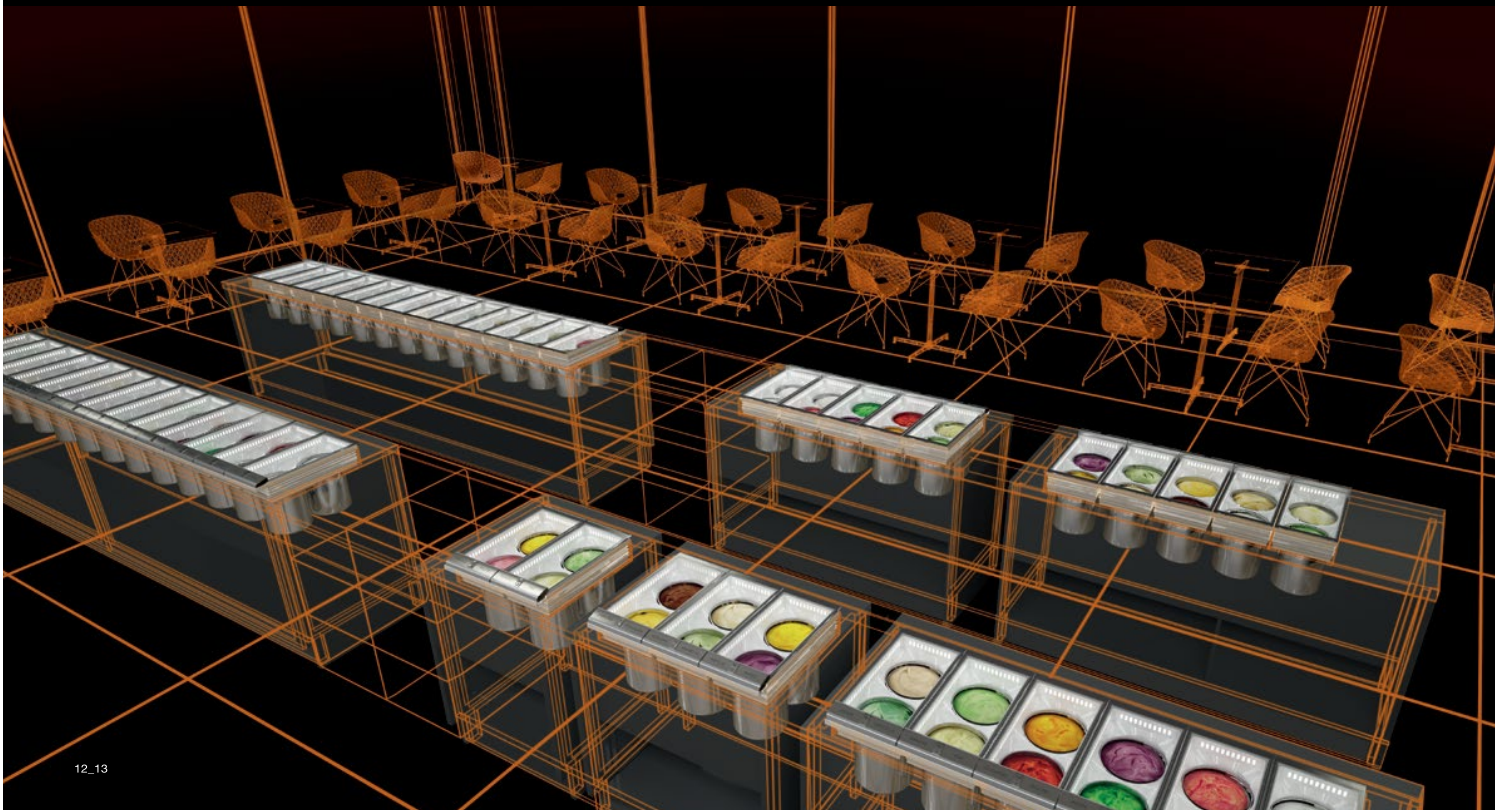

BELLEVUE

Panorama technology

Design Marc Sadler + IFI R&D Dept.

BELLEVUE
Panorama® tubs

BELLEVUE
Panorama® pans

Enjoy the view

Built-in

Built-in

Visibility

Protection

Ergonomics

Multi-temperature

Hermetic

Hygiene

Antirotation

Bellevue Panorama technology has been designed by Marc Sadler in collaboration with IFI R&D Dept.

Bellevue Panorama technology è un progetto di Marc Sadler in collaborazione con il dipartimento ricerca e sviluppo IFI.

IFI reserves the right to make modifications to the products shown in this catalogue at any time without prior notice. The finishings shown in this catalogue are approximate, as a printed reproduction causes inevitable colour differences.